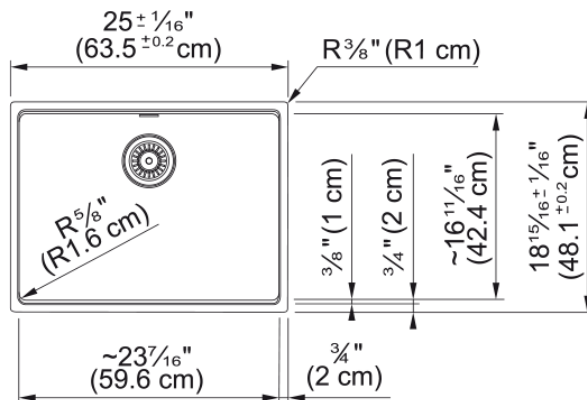

Maris Undermount Sink - MAG11023-CHA | 125.0687.029

Technical Data

Aspect

Sink type	Sink
Type of material	Granite
Number of bowls	1
Color	Champagne
Surface finish	None

Product Dimensions

Exterior size: right to left	25.008
Exterior size: front to back	18.937
Large bowl size: right to left	23.465
Large bowl size: front to back	17.402
Large bowl: depth	9.488

Installation

Minimum cabinet size	30"
----------------------	-----

Product specifications

Installation type	Undermount
Drain hole	3 1/2"
Position of drainer	No drainer

Product identification

Product brand	FRANKE
Product family	Maris
Collection	Maris
Certified by	IAPMO